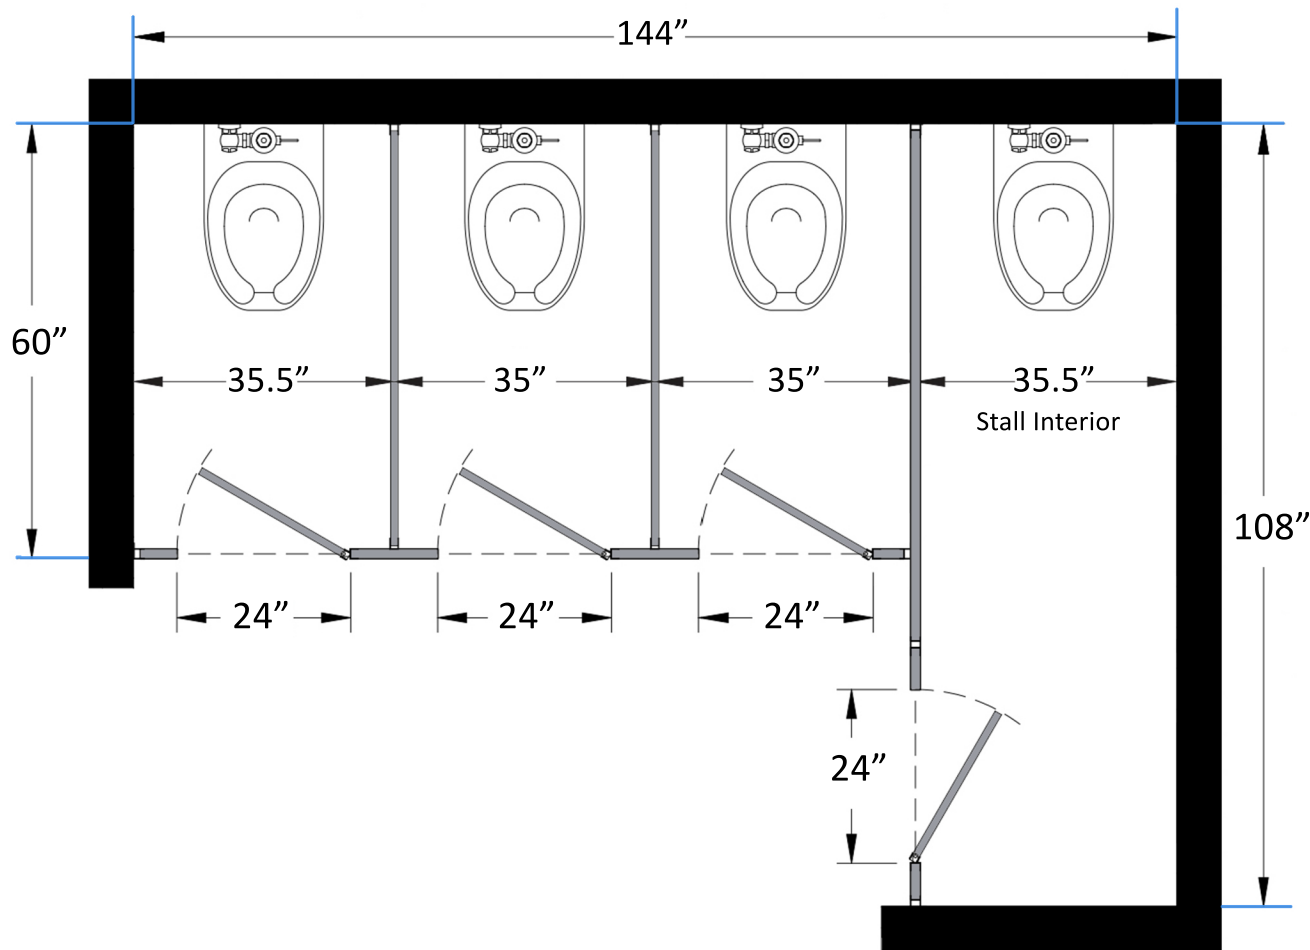

Style:  
 Overhead Braced  
 Floor Mount  
 Ceiling Mount  
 Floor/Ceiling Mount

Material:  
 Baked Enamel  
 Plastic Laminate  
 Solid Phenolic  
 Solid Plastic  
 Stainless Steel

Color: \_\_\_\_\_

Ship To: \_\_\_\_\_

City: \_\_\_\_\_

State: \_\_\_\_\_ Zip: \_\_\_\_\_

Bathroom Partitions - 4 Stall Alcove Right Hand  
SKU: AL4R  
Standard Dimensions

**Harbor City Supply**

Phone 443-279-0632 or 1-800-260-0907

1966 Greenspring Drive Suite 506, Timonium, Md. 21093